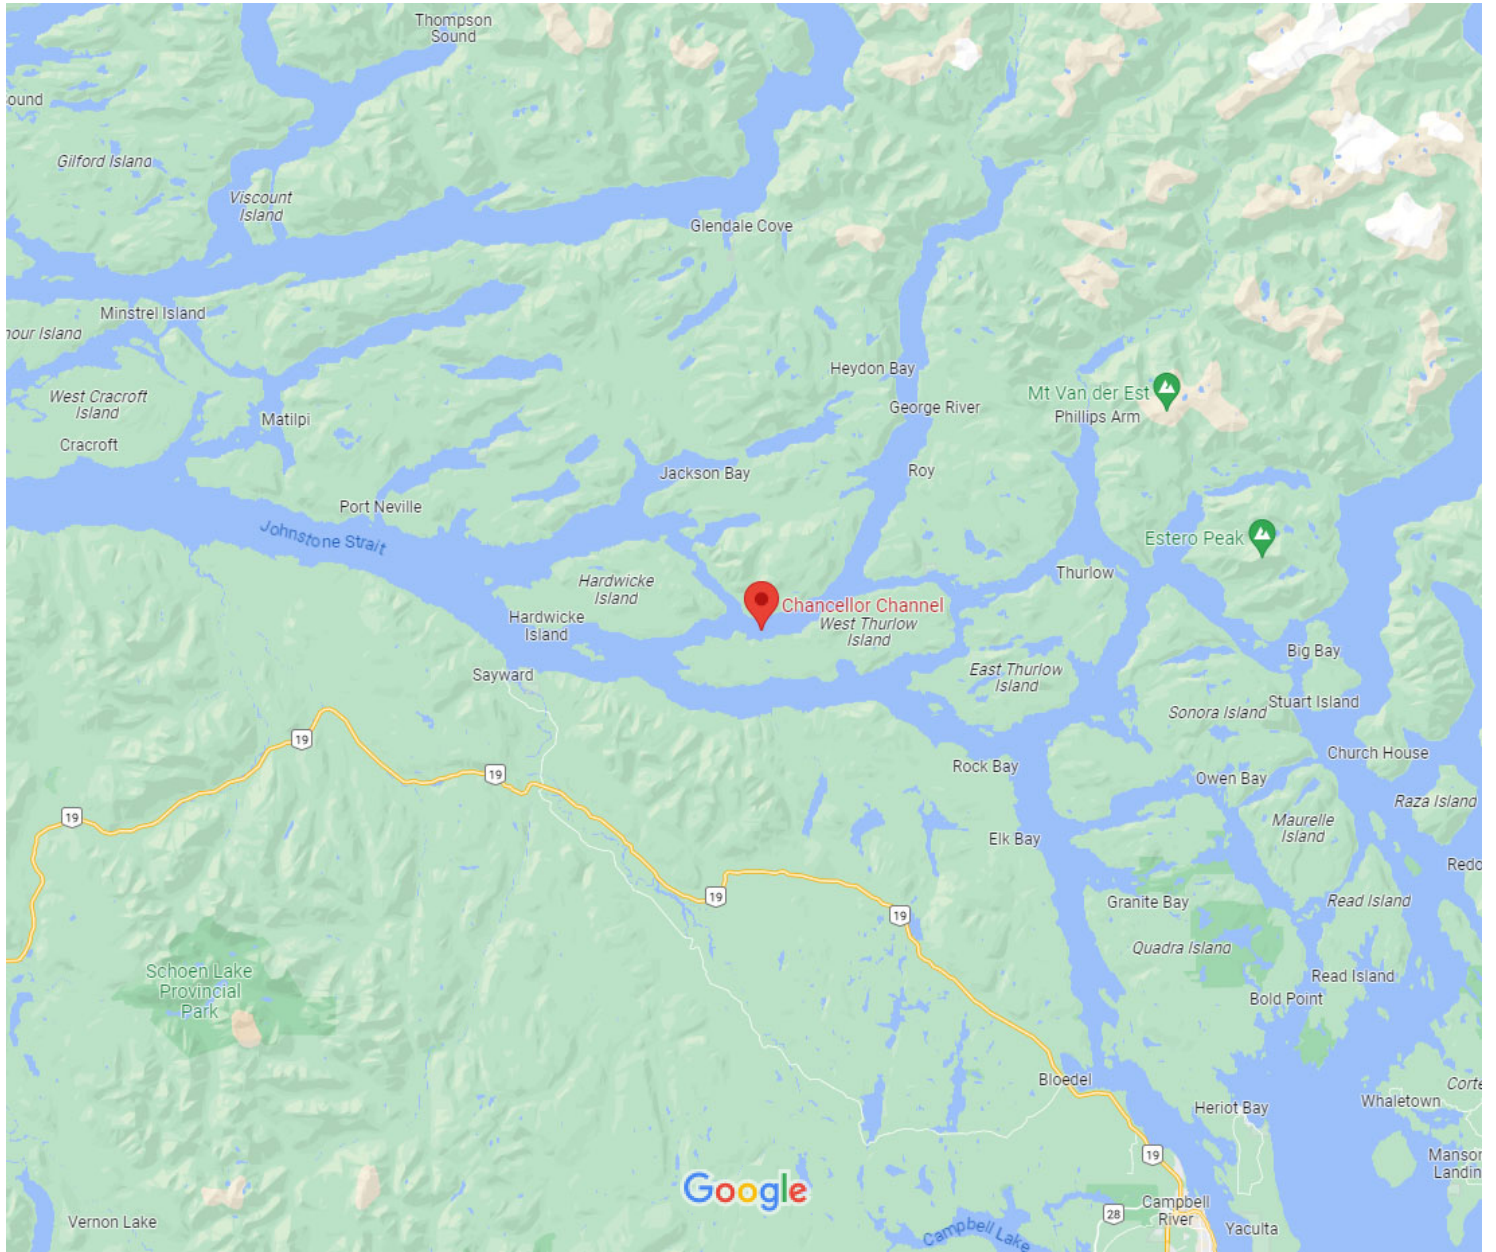

Google Maps Chancellor Channel

Map data ©2023 Google 10 km

[Click to see crews raise a diesel tanker truck that sank off Hardwicke Island.](#)